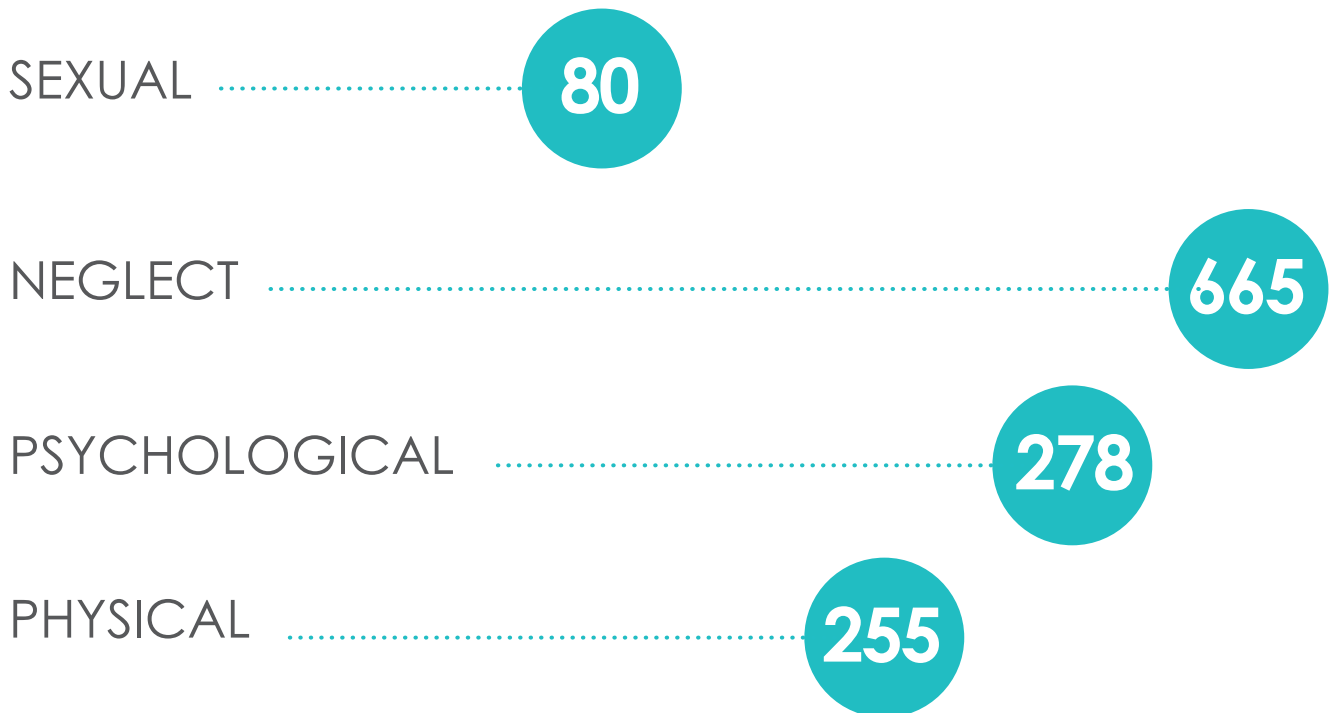

STATISTICS 2015

CHILD ABUSE

2015 Figures

THE BELOW NUMBERS ARE REPRESENTATIVE OF
HIMAYA'S WORK DURING 2015 AND DO NOT REFLECT
CHILD ABUSE ON A NATIONAL LEVEL

**TOTAL OF
CHILD ABUSE CASES IN
2015**

1278

NUMBER OF CASES
PER GENDER IN
2015

NUMBER OF CASES PER TYPE OF ABUSE 2015

NUMBER OF CASES PER REGION 2015

PERCENTAGE OF CASES PER REFERRAL SOURCE IN 2015