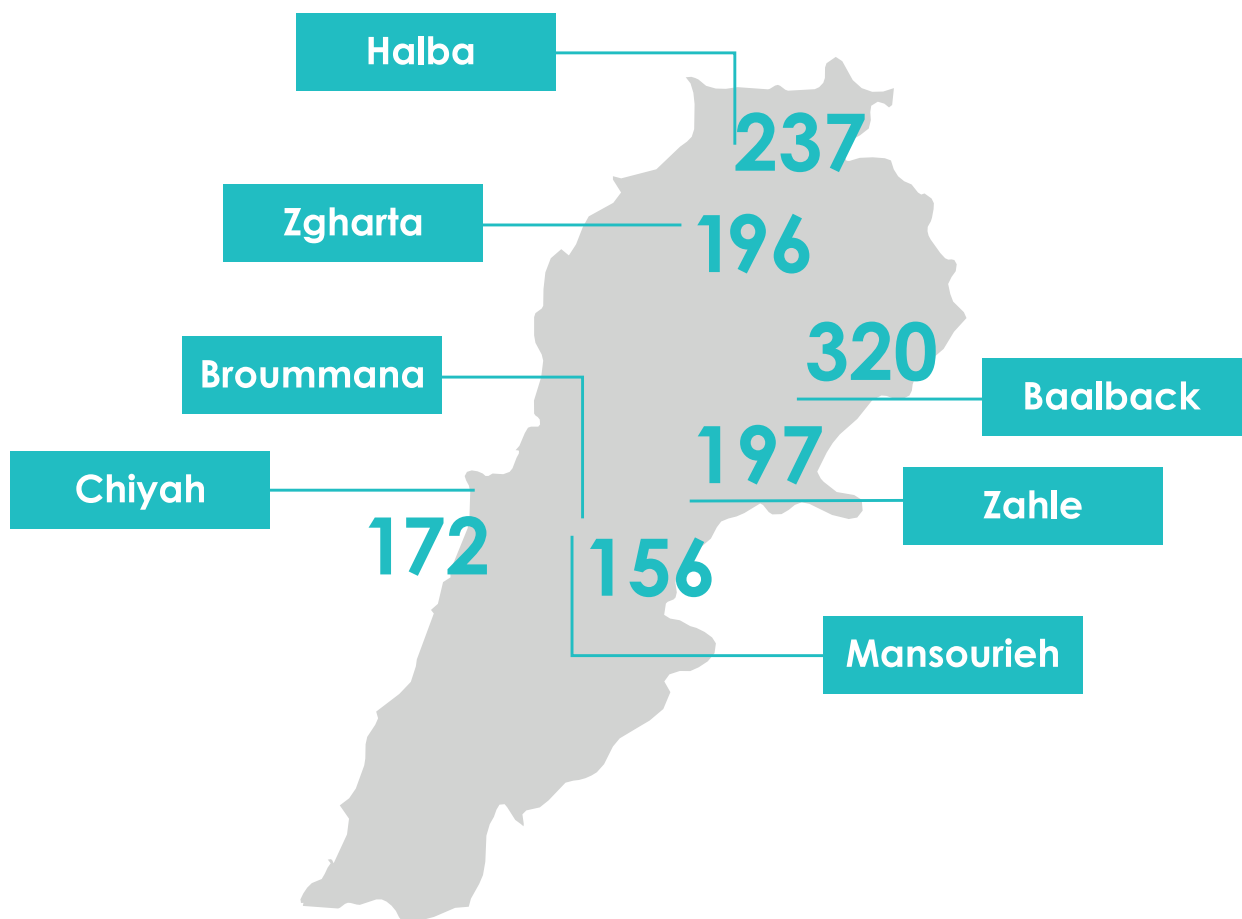

STATISTICS 2015

CHILD ABUSE

2015 Figures

THE BELOW NUMBERS ARE REPRESENTATIVE OF
HIMAYA'S WORK DURING 2015 AND DO NOT REFLECT
CHILD ABUSE ON A NATIONAL LEVEL

**TOTAL OF
CHILD ABUSE CASES IN
2015**

1278

NUMBER OF CASES
PER GENDER IN
2015

NUMBER OF CASES PER TYPE OF ABUSE 2015

NUMBER OF CASES PER REGION 2015

PERCENTAGE OF CASES PER REFERRAL SOURCE IN 2015